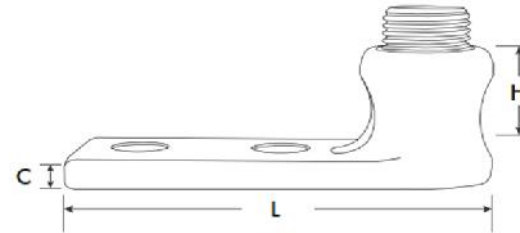

Cast Bronze Terminal Lug - TL-L2 Series

Drawn - SD

Approved - KM

Material - Cast Bronze

Title - Cast Bronze Terminal Lugs TL-L2 Series

Part Number	Wire Range Max	Wire Range Min	A	B	C	L	W	H
TL1/0-L2	1/0 STR	4 SOL	0.388	1.908	0.183	2.670	0.775	0.895
TL250-L2	250 MCM	1/0 AWG	0.713	3.375	0.283	4.473	1.994	1.102
TL500-L2	500 MCM	300 MCM	0.625	3.000	0.344	4.500	1.375	2.154
TL1000-L2	1000 MCM	750 MCM	0.625	3.000	0.500	4.875	1.875	2.887