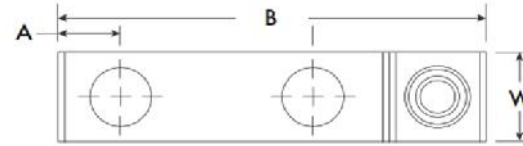

Cast Bronze Terminal Lug - TL-L2 Series

Drawn - SD

Approved - KM

Material - Cast Bronze

Title - Cast Bronze Terminal Lugs TL-L2 Series

Part Number	Wire Range Max	Wire Range Min	A	B	C	L	W	H
TL1/0-L2	1/0 STR	4 SOL	0.388	1.908	0.183	2.670	0.775	0.895
TL250-L2	250 MCM	1/0 AWG	0.713	3.375	0.283	4.473	1.994	1.102
TL500-L2	500 MCM	300 MCM	0.625	3.000	0.344	4.500	1.375	2.154
TL1000-L2	1000 MCM	750 MCM	0.625	3.000	0.500	4.875	1.875	2.887